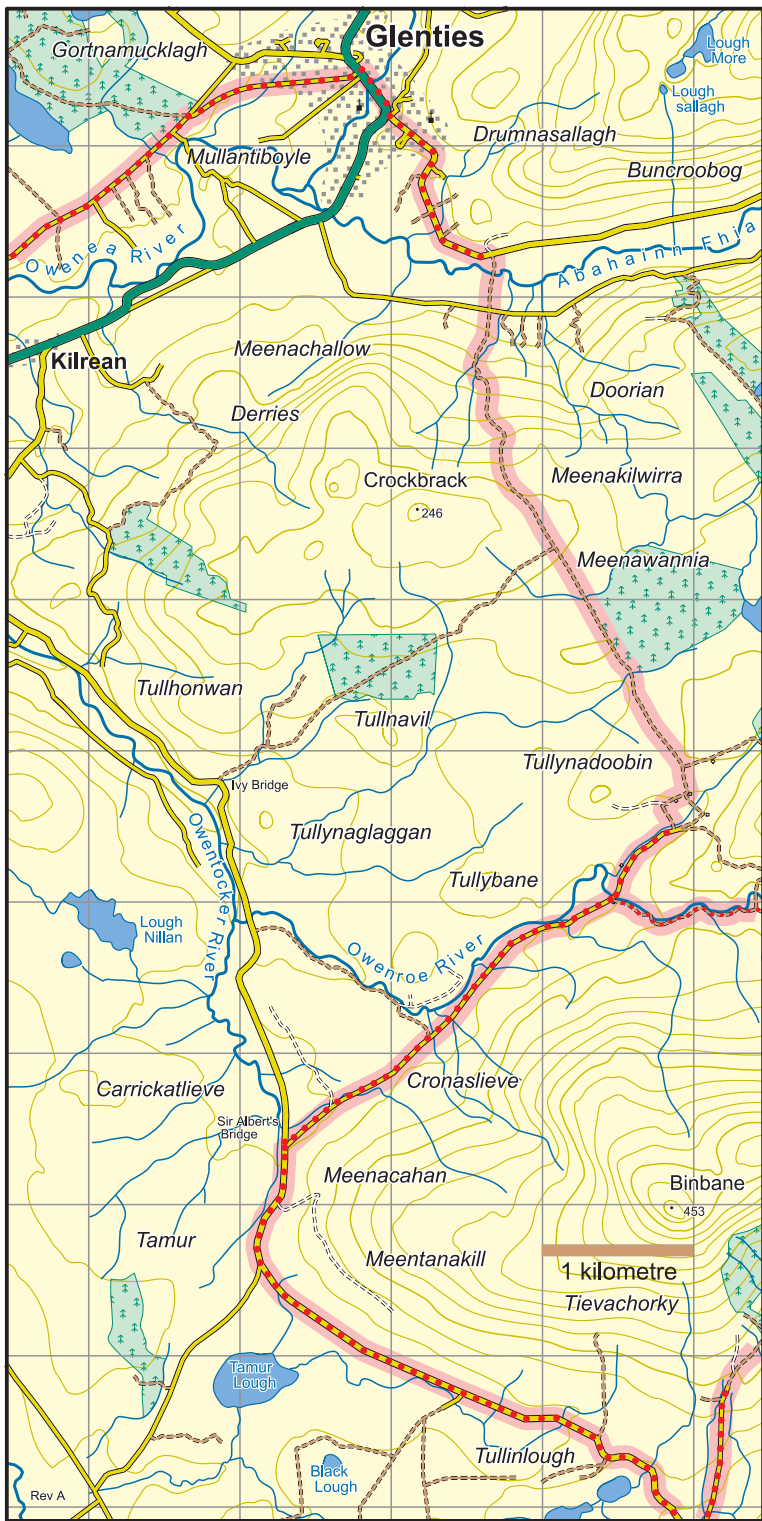

Bluestack Way : Map 5 Owentocker to Meenawannia & Glenties

This map is made available from the National Trails Office / Irish Sports Council, produced by EastWest mapping. The map is intended for personal use only and should not be modified, republished or transmitted in any form without the permission of the National Trails Office. The representation of a track or path on this map does not indicate a right of way. The map includes Ordnance Survey Ireland data made available for display under Permit No. 8658. (c) Ordnance Survey Ireland / Government of Ireland.