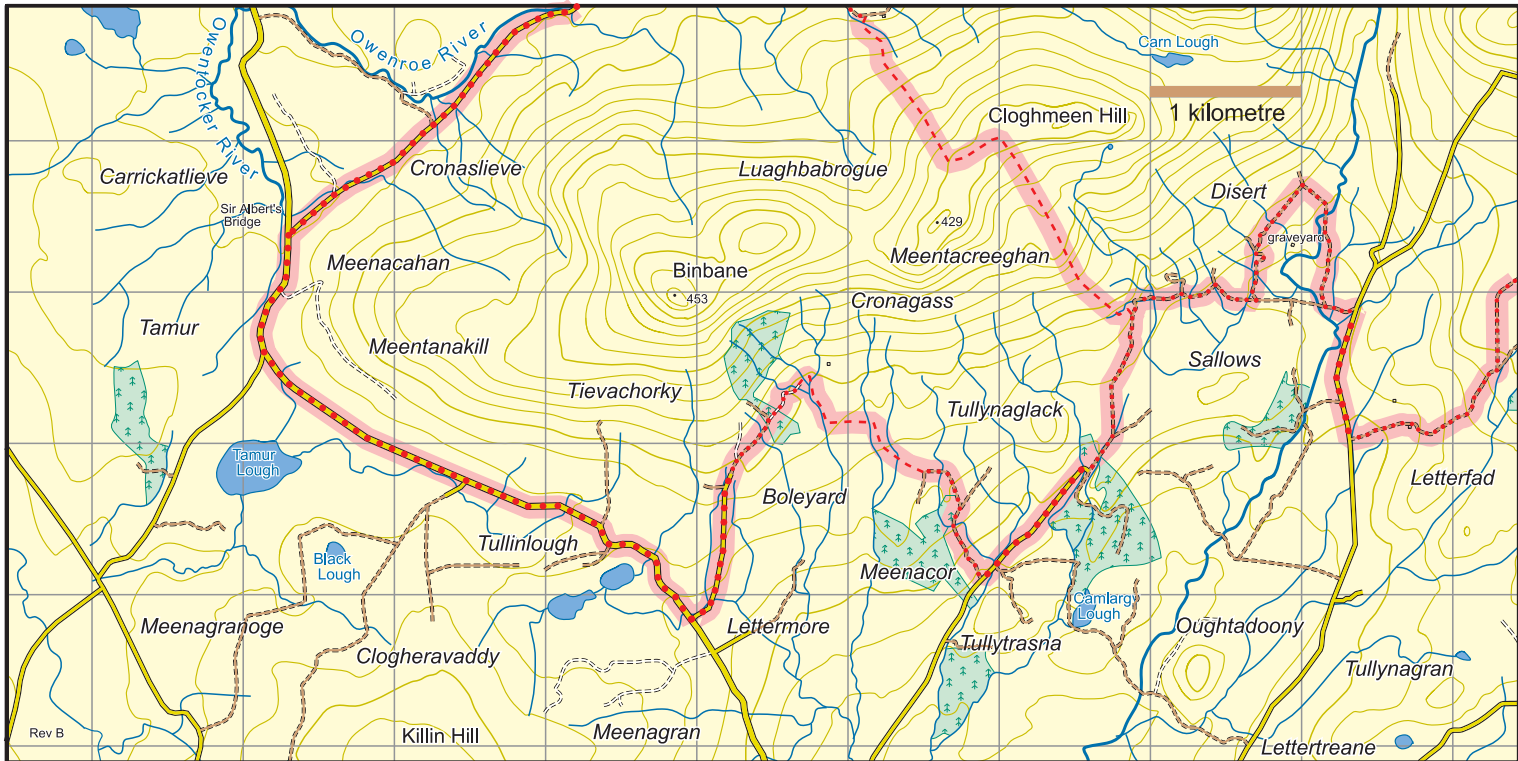

# Bluestack Way : Map 4 Disert to Owentocker River

Rev B

This map is made available from the National Trails Office / IrishSports Council, produced by EastWest mapping. The map is intended for personal use only and should not be modified, republished or transmitted in any form without the permission of the National Trails Office. The representation of a track or path on this map does not indicate a right of way. The map includes Ordnance Survey Ireland data made available for display under Permit No. 8658. (c) Ordnance Survey Ireland / Government of Ireland.