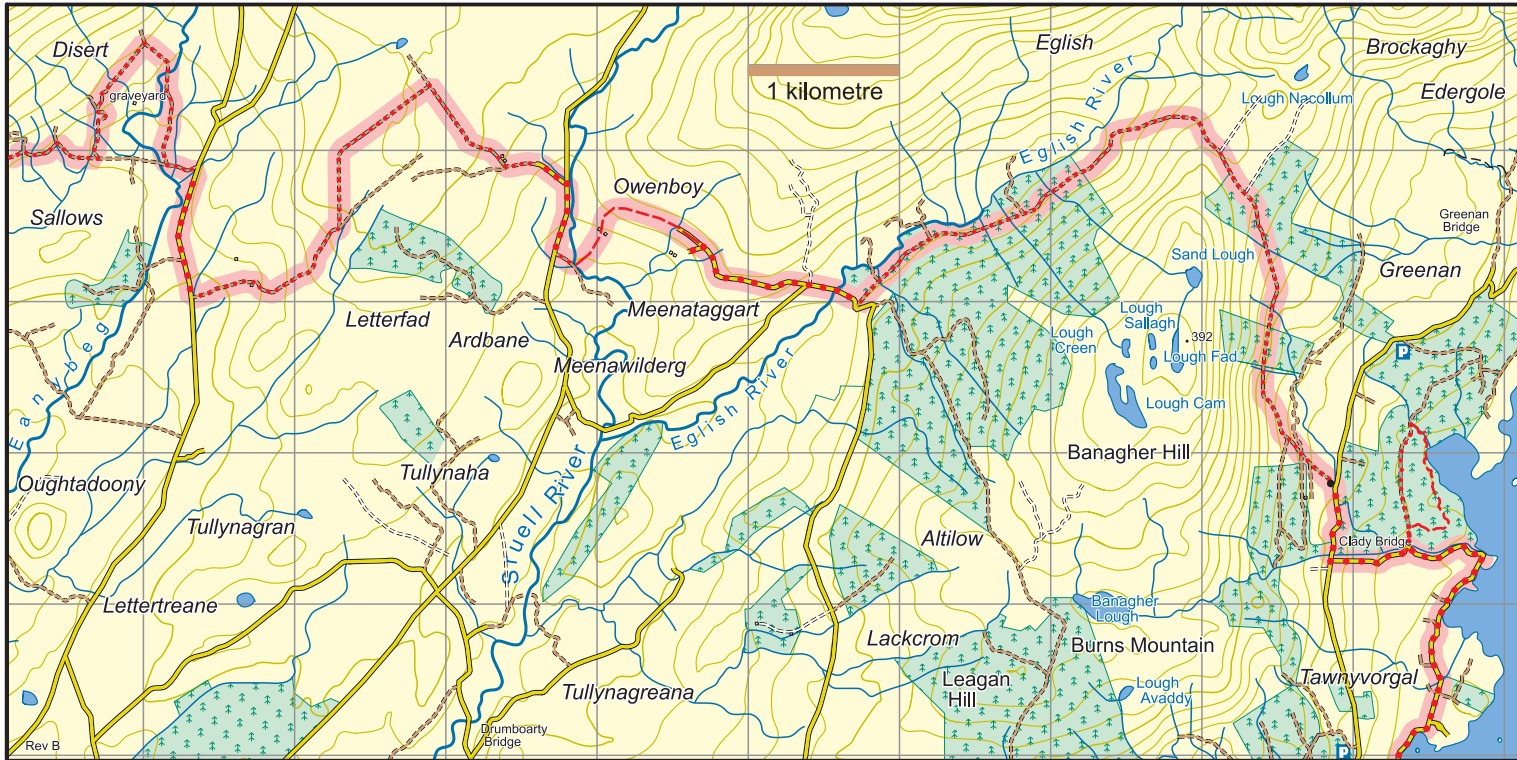

Bluestack Way : Map 2 Lough Eske to Disert

This map is made available from the National Trails Office / IrishSports Council, produced by EastWest mapping. The map is intended for personal use only and should not be modified, republished or transmitted in any form without the permission of the National Trails Office. The representation of a track or path on this map does not indicate a right of way. The map includes Ordnance Survey Ireland data made available for display under Permit No. 8658. (c) Ordnance Survey Ireland / Government of Ireland.