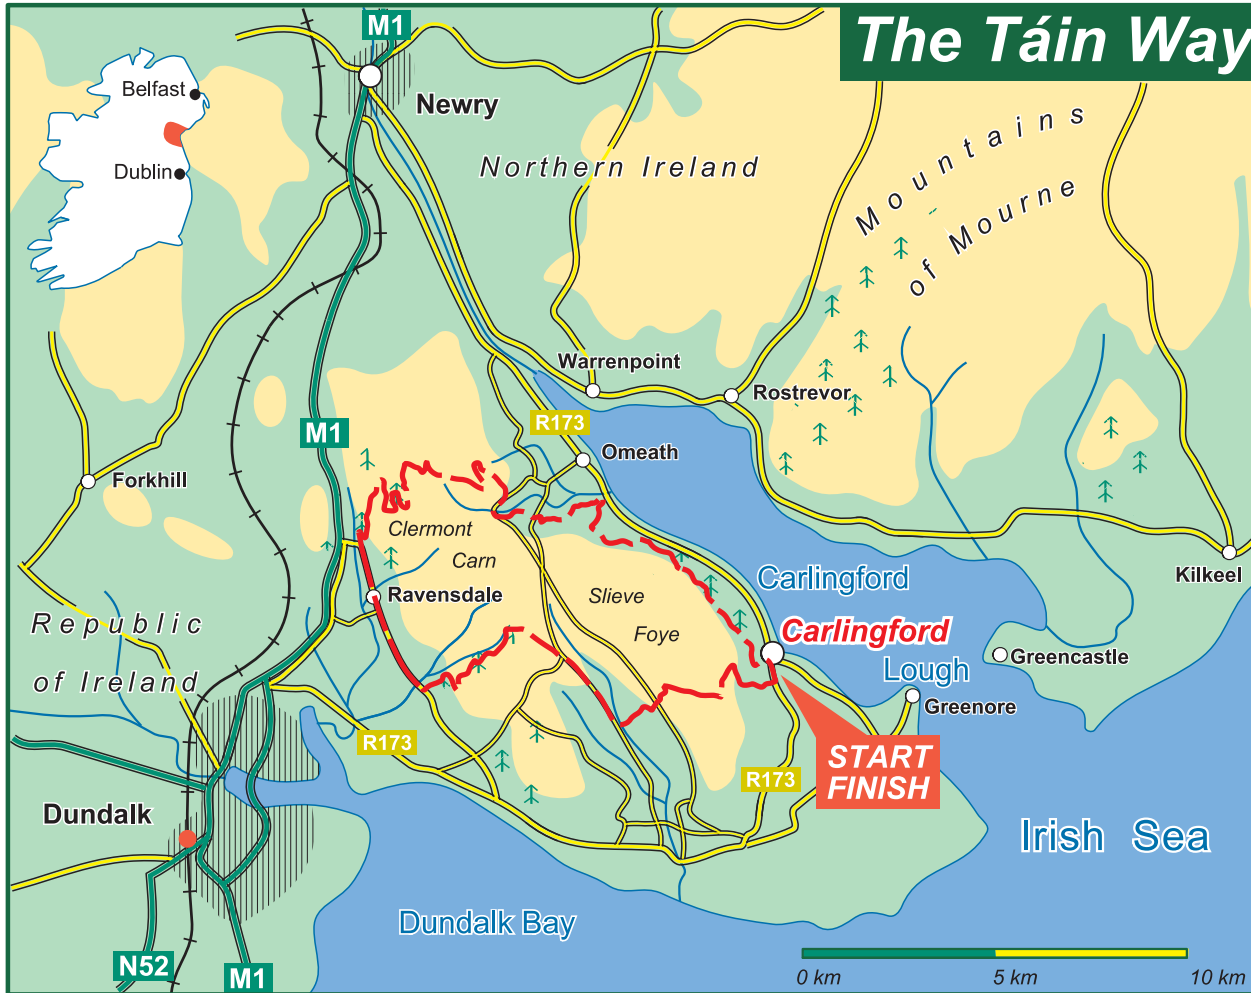

The Táin Way

The National Trails Office encourages trail users to apply the Leave No Trace principles:

1. Plan ahead and prepare
2. Be considerate of others
3. Respect farm animals and wildlife
4. Travel and camp on durable ground
5. Leave what you find
6. Dispose of waste properly
7. Minimise the affects of fire